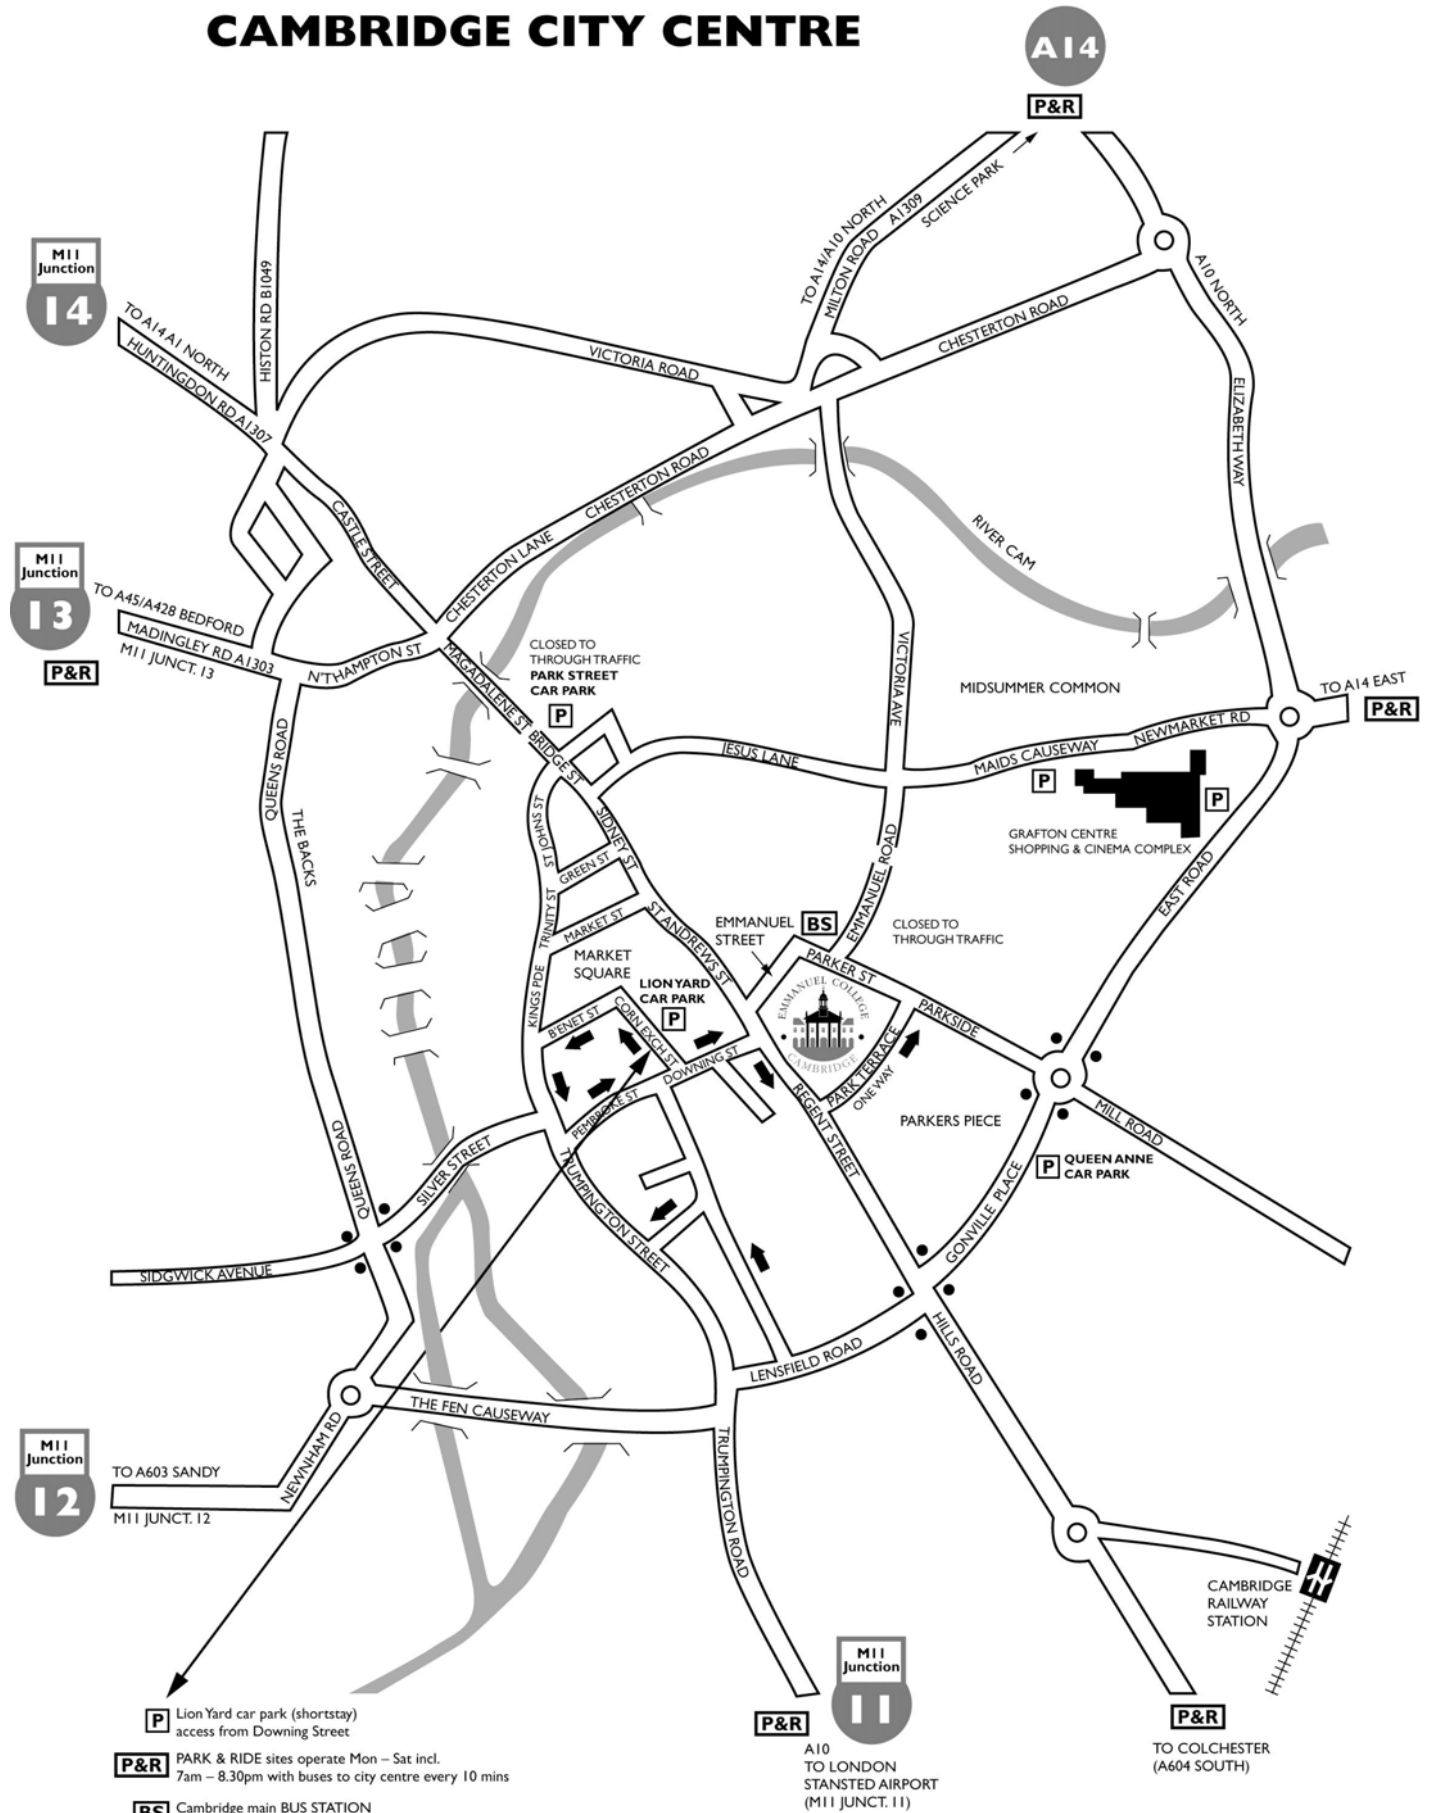

# CAMBRIDGE CITY CENTRE

- P** Lion Yard car park (shortstay) access from Downing Street
- P&R** PARK & RIDE sites operate Mon – Sat incl. 7am – 8.30pm with buses to city centre every 10 mins
- BS** Cambridge main BUS STATION
- TRAFFIC LIGHTS
- ➔ One way traffic

## EMMANUEL COLLEGE – ENTRANCE IN ST. ANDREW'S STREET